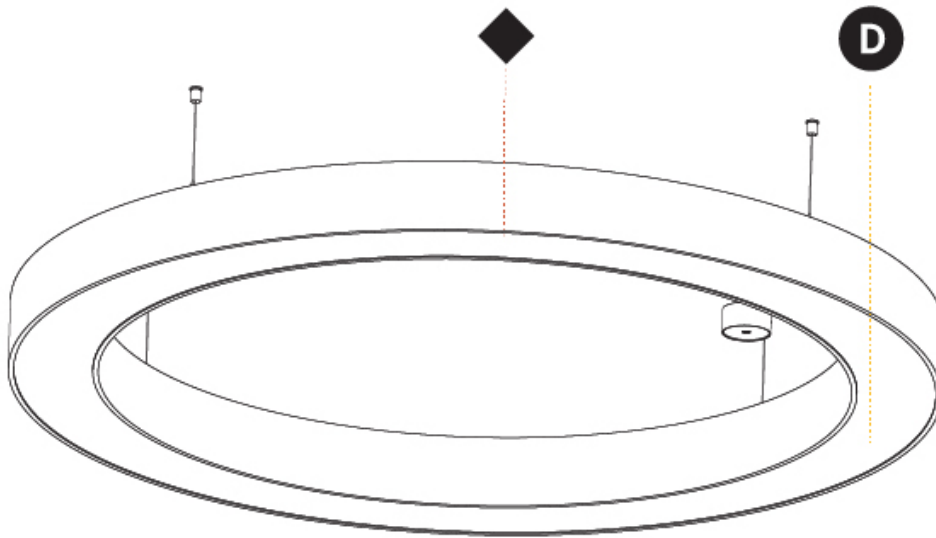

A30315-

PROJECT	_____
TYPE	_____
SPECIFIER	_____
QUANTITY	_____
DATE	_____

A