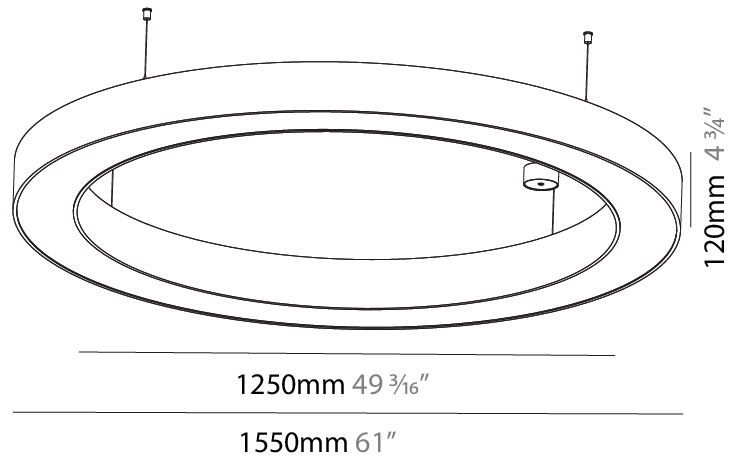

GENERAL

Series: Glorious
Subseries: Glorious
Brand: Prolicht
Division: Architectural
Mounting Type: Suspension
Mounting Location: Ceiling
Subcategory: Ambient

PHYSICAL

Shape: Round
Diameter (mm): 1550
Diameter (in): 61
Height (mm): 120
Height (in): 4 ¾
Max. Overall Height (mm): 2120
Max. Overall Height (in): 83 7/16
Light Distribution: Direct / Indirect
Weight (kg): 16.737
Weight (lbs): 36.90
Diffuser: PMMA - Opal or Micro-Prism
Fixture Finish: SSR / BKV / CWI / CRY / HAB / UFT / ITA / RUA / FTG / MYG / LOD / PUS / FRO / FUP / KIA / POP / BLS / SPG / MEY / GOH / GUM / CHC / COM / ABZ / JAG / OBR / MOS / ROR
Fixture Material: Aluminum

ELECTRICAL

Lamp Type: LED (Zhaga Standard)
Input Wattage (W): 110
Total Output Wattage (W): 88 / 70.4 (3500K)
Dimming: Non-Dimming / Phase Dimming (120Vac only) / 0-10V Dimming
Driver Included: Yes
Driver Location: Integrated
Driver Type: Constant Current - 120 / 277Vac
Driver Class: Class 2
Input Voltage (V): 120 - 277
Constant Current (MA): 350 / 700/800 (3500K)

LED

Color Temperature (°K): 3000 / 3500 / 4000
Max. Delivered Lumen (lm): 6920 / 7164 / 7310 Direct / 4530 / 4938 / 4790 Indirect
CRI: >80 CRI
Efficiency (%): 68
Lamp Life (hrs): 50000

OPTICAL

RATINGS AND CERTIFICATIONS

Certified By: Certified for North American Standards
IP rating: IP20

PROJECT _____
TYPE _____
SPECIFIER _____
QUANTITY _____
DATE _____