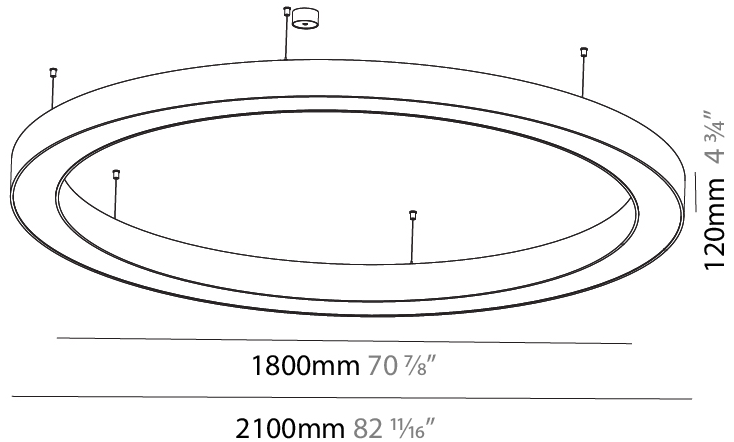

GENERAL

Series: Glorious
Subseries: Glorious
Brand: Prolicht
Division: Architectural
Mounting Type: Suspension
Mounting Location: Ceiling
Subcategory: Ambient

PHYSICAL

Shape: Round
Diameter (mm): 2100
Diameter (in): 82 11/16
Height (mm): 120
Height (in): 4 3/4
Max. Overall Height (mm): 2120
Max. Overall Height (in): 83 7/16
Light Distribution: Direct
Weight (kg): 25.9
Weight (lbs): 56.98
Diffuser: PMMA - Opal or Micro-Prism
Fixture Finish: SSR / BKV / CWI / CRY / HAB / UFT / ITA / RUA / FTG / MYG / LOD / PUS / FRO / FUP / KIA / POP / BLS / SPG / MEY / GOH / GUM / CHC / COM / ABZ / JAG / OBR / MOS / ROR
Fixture Material: Aluminum

ELECTRICAL

Lamp Type: LED (Zhaga Standard)
Input Wattage (W): 105
Total Output Wattage (W): 84 / 67.2 (3500K)
Dimming: Non-Dimming / Phase Dimming (120Vac only) / 0-10V Dimming
Driver Included: Yes
Driver Location: Integrated
Driver Type: Constant Current
Driver Class: Class 2
Input Voltage (V): 120 - 277
Constant Current (MA): 350 / 700 (3500K)

LED

Color Temperature (°K): 3000 / 3500 / 4000
Max. Delivered Lumen (lm): 9690 / 10035 / 10240
CRI: >80 CRI
Efficiency (%): 65
Lamp Life (hrs): 50000

OPTICAL

RATINGS AND CERTIFICATIONS

Certified By: Certified for North American Standards
IP rating: IP20