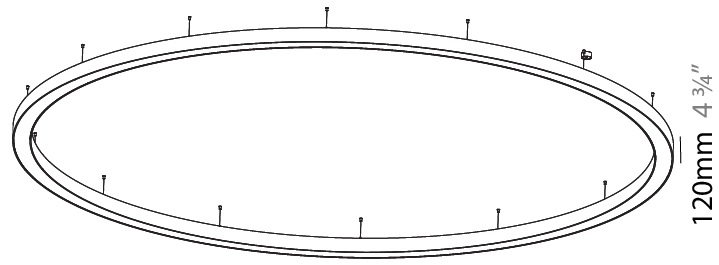

GENERAL

Series: Glorious
Subseries: Glorious
Brand: Prolight
Division: Architectural
Mounting Type: Suspension
Mounting Location: Ceiling
Subcategory: Ambient

PHYSICAL

Shape: Round
Diameter (mm): 5400
Diameter (in): 212 ⁵/₈
Height (mm): 120
Height (in): 4 ³/₄
Max. Overall Height (mm): 2120
Max. Overall Height (in): 83 ⁷/₁₆
Light Distribution: Direct / Indirect
Weight (kg): 71.452
Weight (lbs): 157.19
Diffuser: PMMA - Opal or Micro-Prism
Fixture Finish: SSR / BKV / CWI / CRY / HAB / UFT / ITA / RUA / FTG / MYG / LOD / PUS / FRO / FUP / KIA / POP / BLS / SPG / MEY / GOH / GUM / CHC / COM / ABZ / JAG / OBR / MOS / ROR
Fixture Material: Aluminum

ELECTRICAL

Lamp Type: LED (Zhaga Standard)
Input Wattage (W): 405
Total Output Wattage (W): 324 / 259.2 (3500K)
Dimming: Non-Dimming / Phase Dimming (120Vac only) / 0-10V Dimming
Driver Included: Yes
Driver Location: Integrated
Driver Type: Constant Current - 120 / 277Vac
Driver Class: Class 2
Input Voltage (V): 120 - 277
Constant Current (MA): 350 / 800/500 (3500K)

LED

Color Temperature (°K): 3000 / 3500 / 4000
Max. Delivered Lumen (lm): 25840 / 26754 / 27300 Direct / 19620 / 2031 / 20720 Indirect
CRI: >80 CRI
Efficiency (%): 70
Lamp Life (hrs): 50000

OPTICAL

RATINGS AND CERTIFICATIONS

Certified By: Certified for North American Standards
IP rating: IP20

PROJECT
TYPE
SPECIFIER
QUANTITY
DATE

5100mm 200 ¹³/₁₆"
5400mm 212 ⁵/₈"