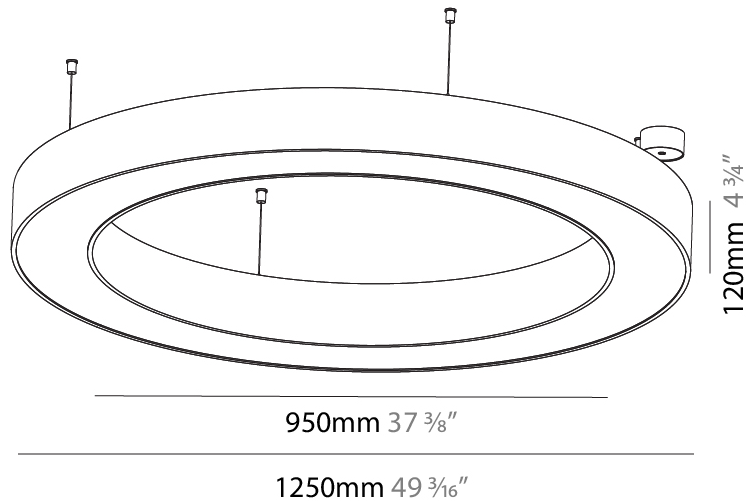

GENERAL

Series: Glorious
Subseries: Glorious
Brand: Prolicht
Division: Architectural
Mounting Type: Suspension
Mounting Location: Ceiling
Subcategory: Ambient

PHYSICAL

Shape: Round
Diameter (mm): 1250
Diameter (in): 49 3/16
Height (mm): 120
Height (in): 4 3/4
Max. Overall Height (mm): 2120
Max. Overall Height (in): 83 7/16
Light Distribution: Direct
Weight (kg): 12.847
Weight (lbs): 28.26
Diffuser: PMMA - Opal or Micro-Prism
Fixture Finish: SSR / BKV / CWI / CRY / HAB / UFT / ITA / RUA / FTG / MYG / LOD / PUS / FRO / FUP / KIA / POP / BLS / SPG / MEY / GOH / GUM / CHC / COM / ABZ / JAG / OBR / MOS / ROR
Fixture Material: Aluminum

ELECTRICAL

Lamp Type: LED (Zhaga Standard)
Input Wattage (W): 60
Total Output Wattage (W): 48 / 38.4 (3500K)
Dimming: Non-Dimming / Phase Dimming (120Vac only) / 0-10V Dimming
Driver Included: Yes
Driver Location: Integrated
Driver Type: Constant Current
Driver Class: Class 2
Input Voltage (V): 120 - 277
Constant Current (mA): 350 / 1200 (3500K)

LED

Color Temperature (°K): 3000 / 3500 / 4000
Max. Delivered Lumen (lm): 5540 / 5733 / 5850
CRI: >80 CRI
Efficiency (%): 0.65
Lamp Life (hrs): 50000

OPTICAL

RATINGS AND CERTIFICATIONS

Certified By: Certified for North American Standards
IP rating: IP20