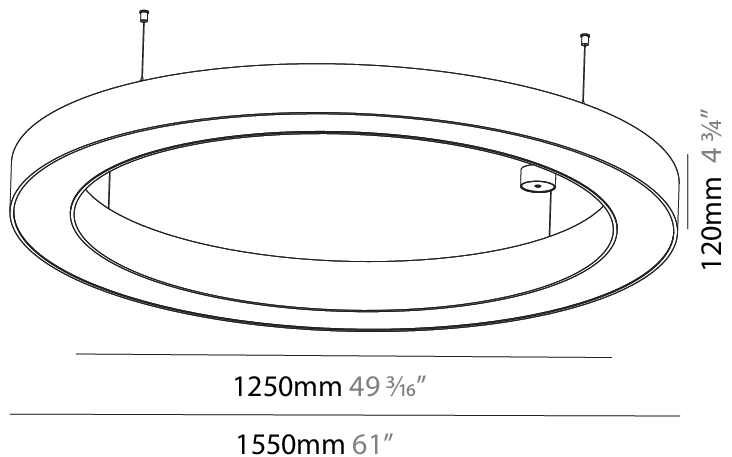

GENERAL

Series: Glorious
Subseries: Glorious
Brand: Prolicht
Division: Architectural
Mounting Type: Suspension
Mounting Location: Ceiling
Subcategory: Ambient

PHYSICAL

Shape: Round
Diameter (mm): 1550
Diameter (in): 61
Height (mm): 120
Height (in): 4 ³/₄
Max. Overall Height (mm): 2120
Max. Overall Height (in): 83 ⁷/₁₆
Light Distribution: Direct / Indirect
Weight (kg): 16.737
Weight (lbs): 36.90
Diffuser: PMMA - Opal or Micro-Prism
Fixture Finish: SSR / BKV / CWI / CRY / HAB / UFT / ITA / RUA / FTG / MYG / LOD / PUS / FRO / FUP / KIA / POP / BLS / SPG / MEY / GOH / GUM / CHC / COM / ABZ / JAG / OBR / MOS / ROR
Fixture Material: Aluminum

ELECTRICAL

Lamp Type: LED (Zhaga Standard)
Input Wattage (W): 110
Total Output Wattage (W): 88 / 70.4 (3500K)
Dimming: Non-Dimming / Phase Dimming (120Vac only) / 0-10V Dimming
Driver Included: Yes
Driver Location: Integrated
Driver Type: Constant Current - 120 / 277Vac
Driver Class: Class 2
Input Voltage (V): 120 - 277
Constant Current (MA): 350 / 700/800 (3500K)

LED

Color Temperature (°K): 3000 / 3500 / 4000
Max. Delivered Lumen (lm): 6920 / 7164 / 7310 Direct / 4530 / 4938 / 4790 Indirect
CRI: >80 CRI
Efficiency (%): 68
Lamp Life (hrs): 50000

OPTICAL

RATINGS AND CERTIFICATIONS

Certified By: Certified for North American Standards
IP rating: IP20