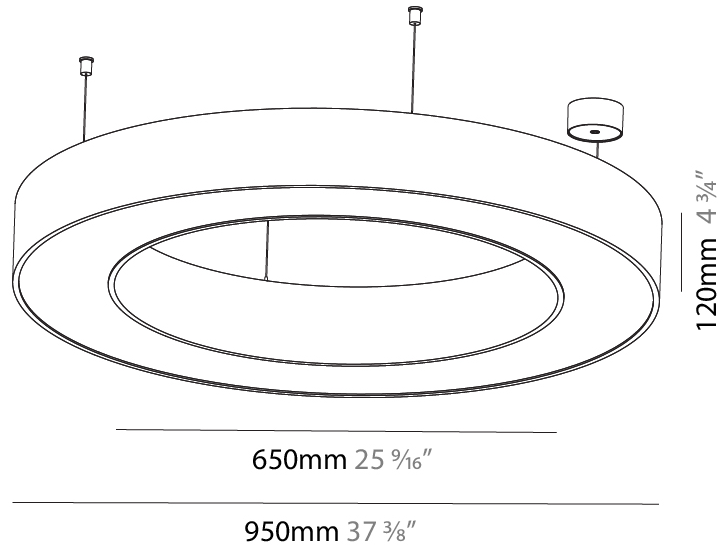

GENERAL

Series: Glorious
Subseries: Glorious
Brand: Prolicht
Division: Architectural
Mounting Type: Suspension
Mounting Location: Ceiling
Subcategory: Ambient

PHYSICAL

Shape: Round
Diameter (mm): 950
Diameter (in): 37 ³/₈
Height (mm): 120
Height (in): 4 ³/₄
Max. Overall Height (mm): 2120
Max. Overall Height (in): 83 ⁷/₁₆
Light Distribution: Direct
Weight (kg): 9.172
Weight (lbs): 20.22
Diffuser: [PMMA - Opal or Micro-Prism](#)
Fixture Finish: [SSR / BKV / CWI / CRY / HAB / UFT / ITA / RUA / FTG / MYG / LOD / PUS / FRO / FUP / KIA / POP / BLS / SPG / MEY / GOH / GUM / CHC / COM / ABZ / JAG / OBR / MOS / ROR](#)
Fixture Material: Aluminum

ELECTRICAL

Lamp Type: LED (Zhaga Standard)
Input Wattage (W): 45
Total Output Wattage (W): 36 / 28.8 (3500K)
Dimming: [Non-Dimming / Phase Dimming (120Vac only) / 0-10V Dimming](#)
Driver Included: Yes
Driver Location: Integrated
Driver Type: Constant Current
Driver Class: Class 2
Input Voltage (V): 120 - 277
Constant Current (MA): 350 / 900 (3500K)

LED

[Color Temperature (°K): 3000 / 3500 / 4000](#)
Max. Delivered Lumen (lm): 4150 / 4302 / 4390
CRI: >80 CRI
Efficiency (%): 65
Lamp Life (hrs): 50000

OPTICAL

RATINGS AND CERTIFICATIONS

Certified By: Certified for North American Standards
IP rating: IP20