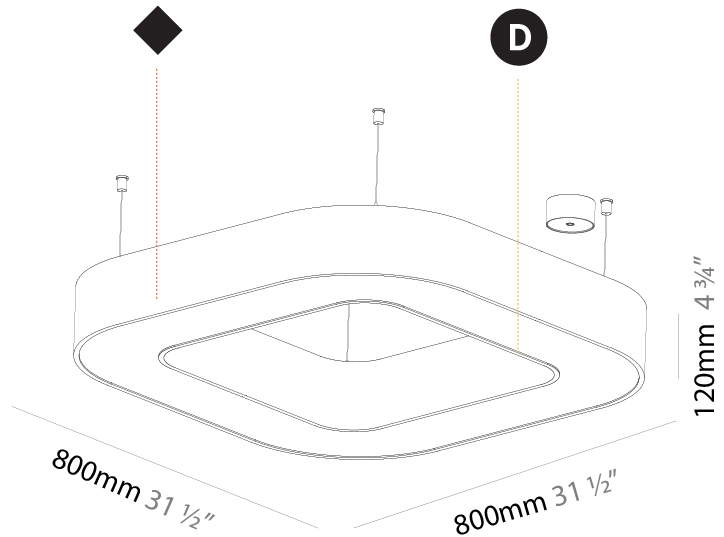

GENERAL

Series: Glorious
Subseries: Glorious Quantum
Brand: Prolicht
Division: Architectural
Mounting Type: Suspension
Mounting Location: Ceiling
Subcategory: Ambient

PHYSICAL

Shape: Square
Length (mm): 800
Length (in): 31 1/2
Width (mm): 800
Width (in): 31 1/2
Height (mm): 120
Height (in): 4 3/4
Max. Overall Height (mm): 2120
Max. Overall Height (in): 83 7/16
Light Distribution: Direct
Weight (kg): 9.422
Weight (lbs): 20.73
Diffuser: PMMA - Opal or Micro-Prism
Fixture Finish: SSR / BKV / CWI / CRY / HAB / UFT / ITA / RUA / FTG / MYG / LOD / PUS / FRO / FUP / KIA / POP / BLS / SPG / MEY / GOH / GUM / CHC / COM / ABZ / JAG / OBR / MOS / ROR
Fixture Material: Aluminum

ELECTRICAL

Lamp Type: LED (Zhaga Standard)
Input Wattage (W): 40
Total Output Wattage (W): 31 / 25.6 (3500K)
Dimming: Non-Dimming / Phase Dimming (120Vac only) / 0-10V Dimming
Driver Included: Yes
Driver Location: Integrated
Driver Type: Constant Current - 120 / 277Vac
Driver Class: Class 2
Input Voltage (V): 120 - 277
Constant Current (MA): 350 / 800 (3500K)

LED

Color Temperature (°K): 3000 / 3500 / 4000
Max. Delivered Lumen (lm): 3690 / 3822 / 3900
CRI: >80 CRI
Efficiency (%): 65
Lamp Life (hrs): 50000

OPTICAL

RATINGS AND CERTIFICATIONS

Certified By: Certified for North American Standards
IP rating: IP20