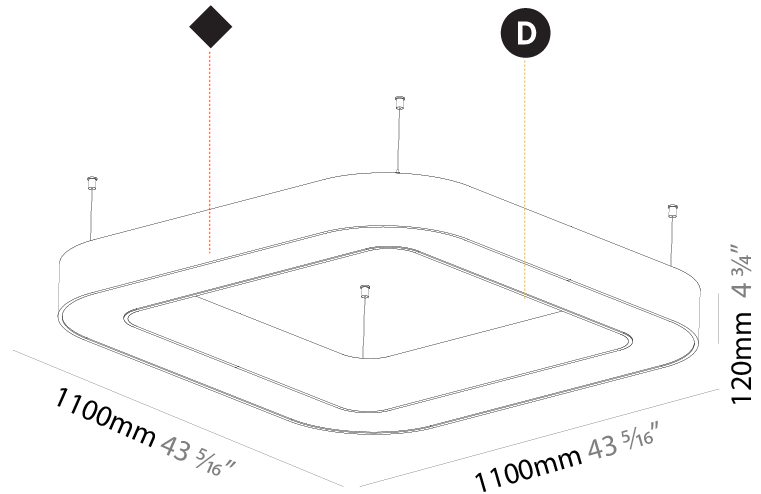

GENERAL

Series: Glorious
Subseries: Glorious Quantum
Brand: Prolicht
Division: Architectural
Mounting Type: Suspension
Mounting Location: Ceiling
Subcategory: Ambient

PHYSICAL

Shape: Square
Length (mm): 1100
Length (in): 43 5/16
Width (mm): 1100
Width (in): 43 5/16
Height (mm): 120
Height (in): 4 3/4
Max. Overall Height (mm): 2120
Max. Overall Height (in): 83 7/16
Light Distribution: Direct
Weight (kg): 13.125
Weight (lbs): 28.88
Diffuser: PMMA - Opal or Micro-Prism
Fixture Finish: SSR / BKV / CWI / CRY / HAB / UFT / ITA / RUA / FTG / MYG / LOD / PUS / FRO / FUP / KIA / POP / BLS / SPG / MEY / GOH / GUM / CHC / COM / ABZ / JAG / OBR / MOS / ROR
Fixture Material: Aluminum

ELECTRICAL

Lamp Type: LED (Zhaga Standard)
Input Wattage (W): 60
Total Output Wattage (W): 48 / 38.4 (3500K)
Dimming: Non-Dimming / Phase Dimming (120Vac only) / 0-10V Dimming
Driver Included: Yes
Driver Location: Integrated
Driver Type: Constant Current - 120 / 277Vac
Driver Class: Class 2
Input Voltage (V): 120 - 277
Constant Current (MA): 350 / 1200 (3500K)

LED

Color Temperature (°K): 3000 / 3500 / 4000
Max. Delivered Lumen (lm): 5540 / 5733 / 5850
CRI: >80 CRI
Efficiency (%): 65
Lamp Life (hrs): 50000

OPTICAL

RATINGS AND CERTIFICATIONS

Certified By: Certified for North American Standards
IP rating: IP20