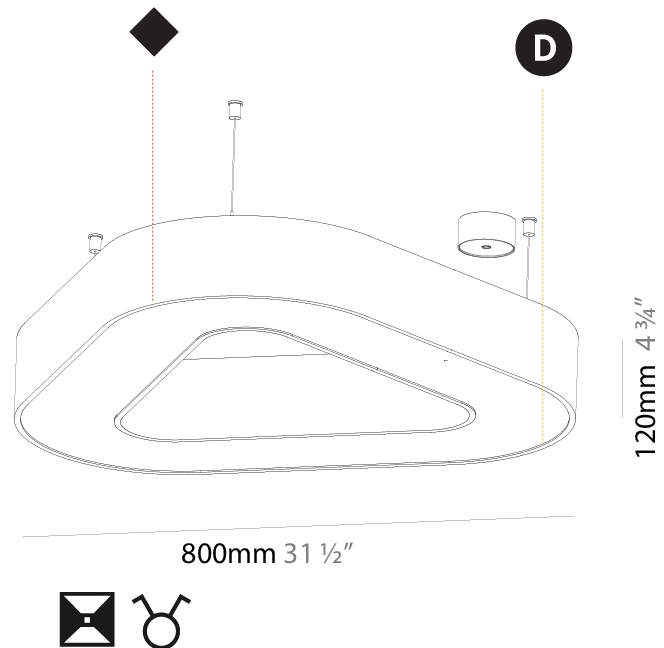

GENERAL

Series: Glorious
Subseries: Glorious Victory
Brand: Prolicht
Division: Architectural
Mounting Type: Suspension
Mounting Location: Ceiling
Subcategory: Ambient

PHYSICAL

Shape: Abstract
Length (mm): 800
Length (in): 31 1/2
Width (mm): 800
Width (in): 31 1/2
Height (mm): 120
Height (in): 4 3/4
Max. Overall Height (mm): 2120
Max. Overall Height (in): 83 7/16
Light Distribution: Direct / Indirect
Weight (kg): 8.173
Weight (lbs): 18.018
Diffuser: PMMA - Opal or Micro-Prism
Fixture Finish: SSR / BKV / CWI / CRY / HAB / UFT / ITA / RUA / FTG / MYG / LOD / PUS / FRO / FUP / KIA / POP / BLS / SPG / MEY / GOH / GUM / CHC / COM / ABZ / JAG / OBR / MOS / ROR
Fixture Material: Aluminum

ELECTRICAL

Lamp Type: LED (Zhaga Standard)
Input Wattage (W): 45
Total Output Wattage (W): 36 / 28.8 (3500K)
Dimming: Non-Dimming / Phase Dimming (120Vac only) / 0-10V Dimming
Driver Included: Yes
Driver Location: Integrated
Driver Type: Constant Current - 120 / 277Vac
Driver Class: Class 2
Input Voltage (V): 120 - 277
Constant Current (MA): 350 / 900 (3500K)

LED

Color Temperature (°K): 3000 / 3500 / 4000
Max. Delivered Lumen (lm): 5210 / 5390 / 5500
CRI: >80 CRI
Efficiency (%): 69.8
Lamp Life (hrs): 50000

OPTICAL

RATINGS AND CERTIFICATIONS

Certified By: Certified for North American Standards
IP rating: IP20

PROJECT _____
TYPE _____
SPECIFIER _____
QUANTITY _____
DATE _____