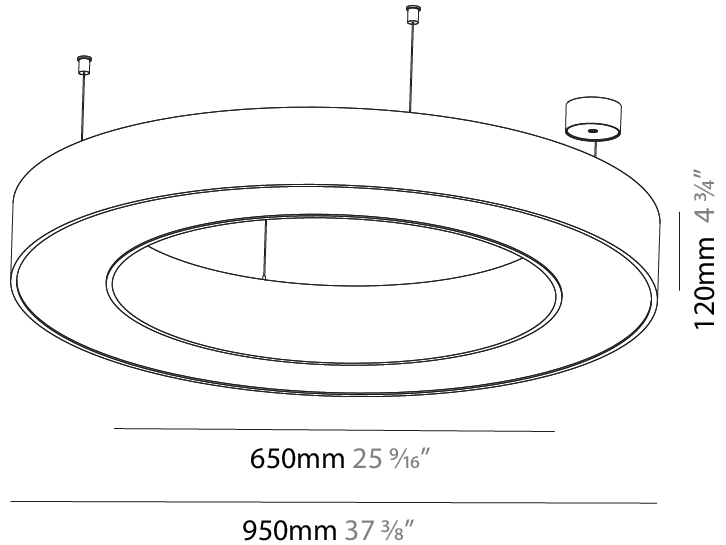

GENERAL

Series: Glorious
Subseries: Glorious
Brand: Prolight
Division: Architectural
Mounting Type: Suspension
Mounting Location: Ceiling
Subcategory: Ambient

PHYSICAL

Shape: Round
Diameter (mm): 950
Diameter (in): 37 ³/₈
Height (mm): 120
Height (in): 4 ³/₄
Max. Overall Height (mm): 2120
Max. Overall Height (in): 83 ⁷/₁₆
Light Distribution: Direct / Indirect
Weight (kg): 10.395
Weight (lbs): 22.92
Diffuser: [PMMA - Opal or Micro-Prism](#)
Fixture Finish: [SSR / BKV / CWI / CRY / HAB / UFT / ITA / RUA / FTG / MYG / LOD / PUS / FRO / FUP / KIA / POP / BLS / SPG / MEY / GOH / GUM / CHC / COM / ABZ / JAG / OBR / MOS / ROR](#)
Fixture Material: Aluminum

ELECTRICAL

Lamp Type: LED (Zhaga Standard)
Input Wattage (W): 58.5
Total Output Wattage (W): 52 / 41.6 (3500K)
Dimming: [Non-Dimming / Phase Dimming (120Vac only) / 0-10V Dimming](#)
Driver Included: Yes
Driver Location: Integrated
Driver Type: Constant Current
Driver Class: Class 2
Input Voltage (V): 120 - 277
Constant Current (MA): 350 / 900/400 (3500K)

LED

[Color Temperature (°K): 3000 / 3500 / 4000](#)
Max. Delivered Lumen (lm): 4150 / 4302 / 4390 Direct / 1850/ 1911 / 150
CRI: >80 CRI
Efficiency (%): 69
Lamp Life (hrs): 50000

OPTICAL

RATINGS AND CERTIFICATIONS

Certified By: Certified for North American Standards
IP rating: IP20

PROJECT
TYPE
SPECIFIER
QUANTITY
DATE