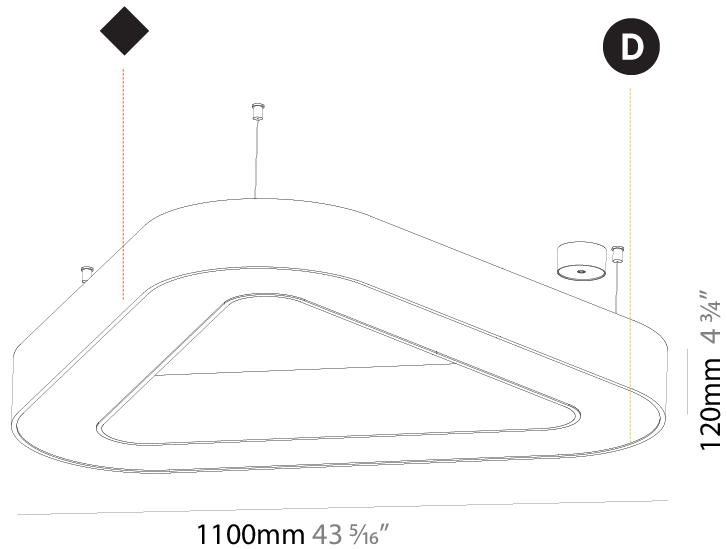

GENERAL

Series: Glorious
Subseries: Glorious Victory
Brand: Prolicht
Division: Architectural
Mounting Type: Suspension
Mounting Location: Ceiling
Subcategory: Ambient

PHYSICAL

Shape: Abstract
Length (mm): 1100
Length (in): 43 ⁵/₁₆
Width (mm): 1100
Width (in): 43 ⁵/₁₆
Height (mm): 120
Height (in): 4 ³/₄
Max. Overall Height (mm): 2120
Max. Overall Height (in): 83 ⁷/₁₆
Light Distribution: Direct
Weight (kg): 10.561
Weight (lbs): 23.23
Diffuser: PMMA - Opal or Micro-Prism
Fixture Finish: SSR / BKV / CWI / CRY / HAB / UFT / ITA / RUA / FTG / MYG / LOD / PUS / FRO / FUP / KIA / POP / BLS / SPG / MEY / GOH / GUM / CHC / COM / ABZ / JAG / OBR / MOS / ROR
Fixture Material: Aluminum

ELECTRICAL

Lamp Type: LED (Zhaga Standard)
Input Wattage (W): 45
Total Output Wattage (W): 36 / 28.8 (3500K)
Dimming: Non-Dimming / Phase Dimming (120Vac only) / 0-10V Dimming
Driver Included: Yes
Driver Location: Integrated
Driver Type: Constant Current - 120 / 277Vac
Driver Class: Class 2
Input Voltage (V): 120 - 277
Constant Current (MA): 350 / 900 (3500K)

LED

Color Temperature (°K): 3000 / 3500 / 4000
Max. Delivered Lumen (lm): 4150 / 4302 / 43390
CRI: >80 CRI
Efficiency (%): 0.65
Lamp Life (hrs): 50000

OPTICAL

RATINGS AND CERTIFICATIONS

Certified By: Certified for North American Standards
IP rating: IP20