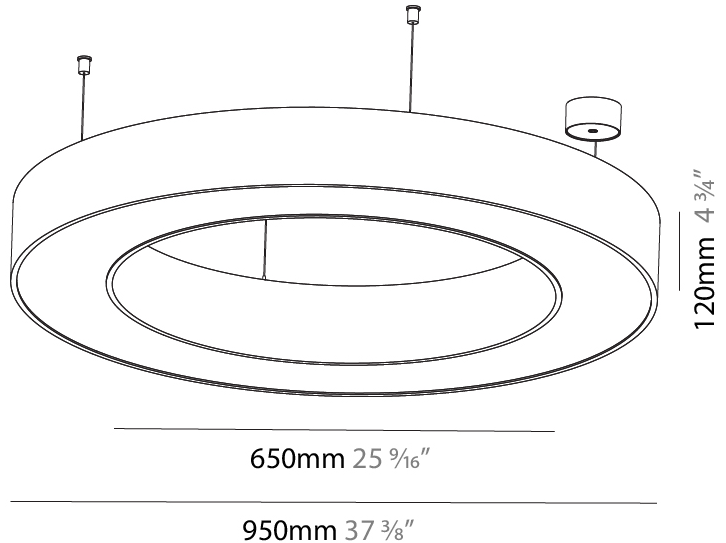

GENERAL

Series: Glorious
Subseries: Glorious
Brand: Prolight
Division: Architectural
Mounting Type: Suspension
Mounting Location: Ceiling
Subcategory: Ambient

PHYSICAL

Shape: Round
Diameter (mm): 950
Diameter (in): 37 ³/₈
Height (mm): 120
Height (in): 4 ³/₄
Max. Overall Height (mm): 2120
Max. Overall Height (in): 83 ⁷/₁₆
Light Distribution: Direct / Indirect
Weight (kg): 10.395
Weight (lbs): 22.92
Diffuser: [PMMA - Opal or Micro-Prism](#)
Fixture Finish: [SSR / BKV / CWI / CRY / HAB / UFT / ITA / RUA / FTG / MYG / LOD / PUS / FRO / FUP / KIA / POP / BLS / SPG / MEY / GOH / GUM / CHC / COM / ABZ / JAG / OBR / MOS / ROR](#)
Fixture Material: Aluminum

ELECTRICAL

Lamp Type: LED (Zhaga Standard)
Input Wattage (W): 58.5
Total Output Wattage (W): 52 / 41.6 (3500K)
Dimming: [Non-Dimming / Phase Dimming (120Vac only) / 0-10V Dimming](#)
Driver Included: Yes
Driver Location: Integrated
Driver Type: Constant Current
Driver Class: Class 2
Input Voltage (V): 120 - 277
Constant Current (MA): 350 / 900/400 (3500K)

LED

[Color Temperature (°K): 3000 / 3500 / 4000](#)
Max. Delivered Lumen (lm): 4150 / 4302 / 4390 Direct / 1850/ 1911 / 150
CRI: >80 CRI
Efficiency (%): 69
Lamp Life (hrs): 50000

OPTICAL

RATINGS AND CERTIFICATIONS

Certified By: Certified for North American Standards
IP rating: IP20

PROJECT _____
TYPE _____
SPECIFIER _____
QUANTITY _____
DATE _____