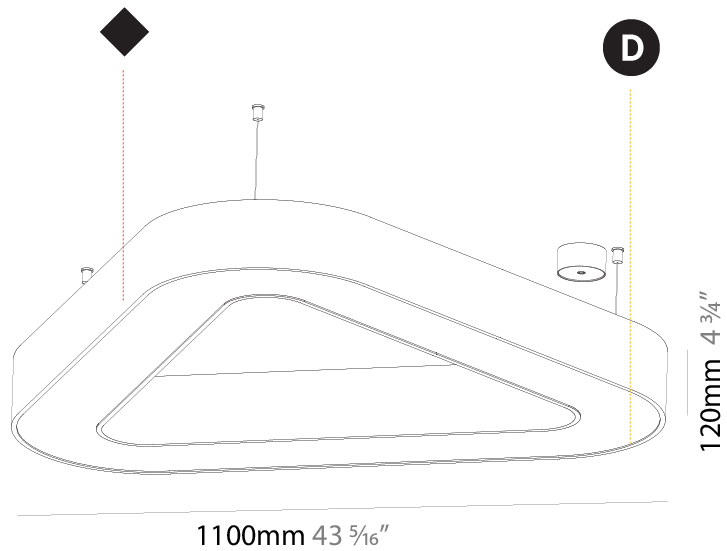

GENERAL

Series: Glorious
Subseries: Glorious Victory
Brand: Prolicht
Division: Architectural
Mounting Type: Suspension
Mounting Location: Ceiling
Subcategory: Ambient

PHYSICAL

Shape: Abstract
Length (mm): 1100
Length (in): 43 ⁵/₁₆
Width (mm): 1100
Width (in): 43 ⁵/₁₆
Height (mm): 120
Height (in): 4 ³/₄
Max. Overall Height (mm): 2120
Max. Overall Height (in): 83 ⁷/₁₆
Light Distribution: Direct / Indirect
Weight (kg): 10.819
Weight (lbs): 23.851
Diffuser: PMMA - Opal or Micro-Prism
Fixture Finish: SSR / BKV / CWI / CRY / HAB / UFT / ITA / RUA / FTG / MYG / LOD / PUS / FRO / FUP / KIA / POP / BLS / SPG / MEY / GOH / GUM / CHC / COM / ABZ / JAG / OBR / MOS / ROR
Fixture Material: Aluminum

ELECTRICAL

Lamp Type: LED (Zhaga Standard)
Input Wattage (W): 70
Total Output Wattage (W): 60 / 48 (3500K)
Dimming: Non-Dimming / Phase Dimming (120Vac only) / 0-10V Dimming
Driver Included: Yes
Driver Location: Integrated
Driver Type: Constant Current - 120 / 277Vac
Driver Class: Class 2
Input Voltage (V): 120 - 277
Constant Current (MA): 350 / 900/600 (3500K)

LED

Color Temperature (°K): 3000 / 3500 / 4000
Max. Delivered Lumen (lm): 4150 / 4302 / 4390 Direct / 3660 / 3783 / 3860 Indirect
CRI: >80 CRI
Efficiency (%): 70.9
Lamp Life (hrs): 50000

OPTICAL

RATINGS AND CERTIFICATIONS

Certified By: Certified for North American Standards
IP rating: IP20